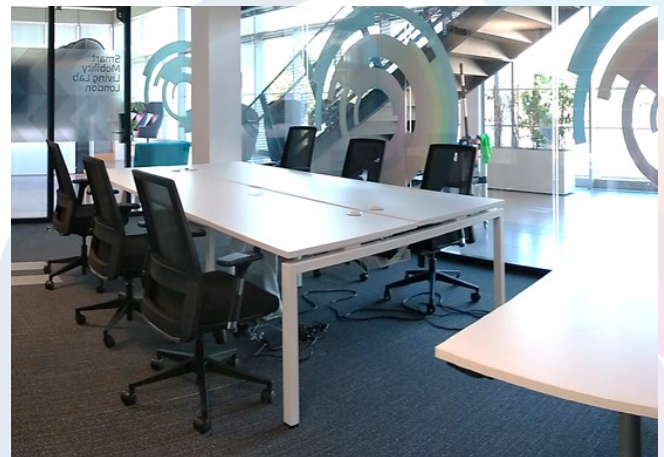

Meeting Room Plexal Key Facts

- 34m² seats up to twelve
- 2x2—46" video wall
- Large multifunctional table—up to 6 workstation desks spaces or 12 for a meeting