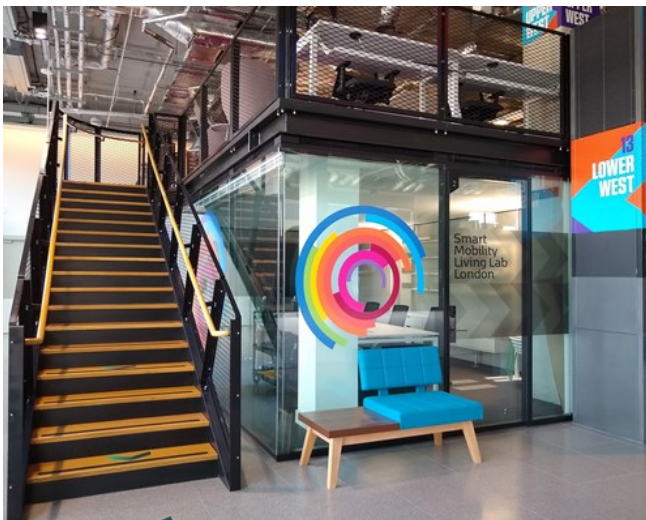

- Event Space
- Open Plan Office Area
- Offices
- Meeting Rooms

➤ SMLL OFFICE FACILITIES

Event Space

Overview

The SMLL Woolwich HQ offers a large open plan area that encompasses both an event area as well as an open plan office area. The Event space has the full Audio Visual facilities to allow for professional presentations and briefings. The area can be configured to client requirements according to the type of event.

Key Facts

- 80m²—reconfigurable area to suit requirements
- 110” motorized projector with 55” reinforcement display
- Sennheiser microphone solution with ceiling mounted speakers and audio output for webinars

SMLL OFFICE FACILITIES

Meeting Rooms

Overview

Three meetings rooms are available for use within the facility including high spec audio visual equipment and video conferencing facilities.

Large Meeting Room Woolwich Key Facts

- 23m²—seats up to ten
- 75" 4K Display
- Cisco Videoconferencing Facilities
- Screensharing facilities via Clickshare and HDMI
- Integrated Speaker System
- Large Whiteboard

Small Meeting Room Woolwich Key Facts