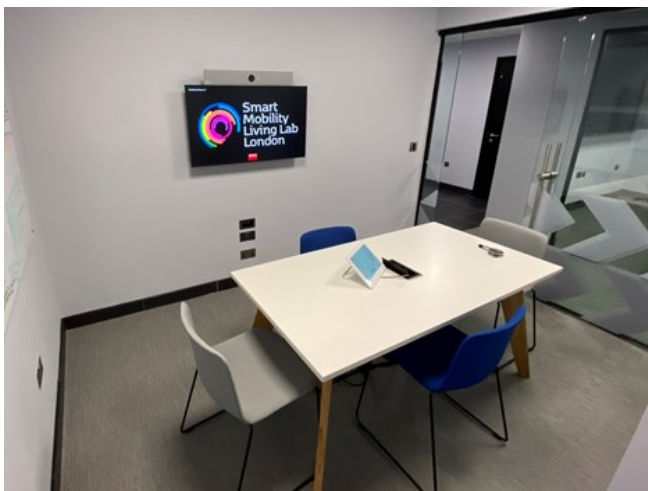

Open Plan Office Area

Overview

In addition to the event space there is also the open plan office area that is available for clients to work from whilst carrying out work using the facility.

Key Facts

- 16 height adjustable motorised desks
- 27” 4K Displays
- Wireless Keyboard and Mouse
- 1gbps internet access—wired and Wi-Fi

SMLL OFFICE FACILITIES

Meeting Rooms

Overview

Three meetings rooms are available for use within the facility including high spec audio visual equipment and video conferencing facilities.

Large Meeting Room Woolwich Key Facts

- 23m²—seats up to ten
- 75" 4K Display
- Cisco Videoconferencing Facilities
- Screensharing facilities via Clickshare and HDMI
- Integrated Speaker System
- Large Whiteboard

Small Meeting Room Woolwich Key Facts

- 10m²—seats up to four
- 43" 4K Display
- Cisco Videoconferencing Facilities
- Screensharing facilities via Clickshare and HDMI
- Integrated Speaker System
- Large Whiteboard

Meeting Room Plexal Key Facts