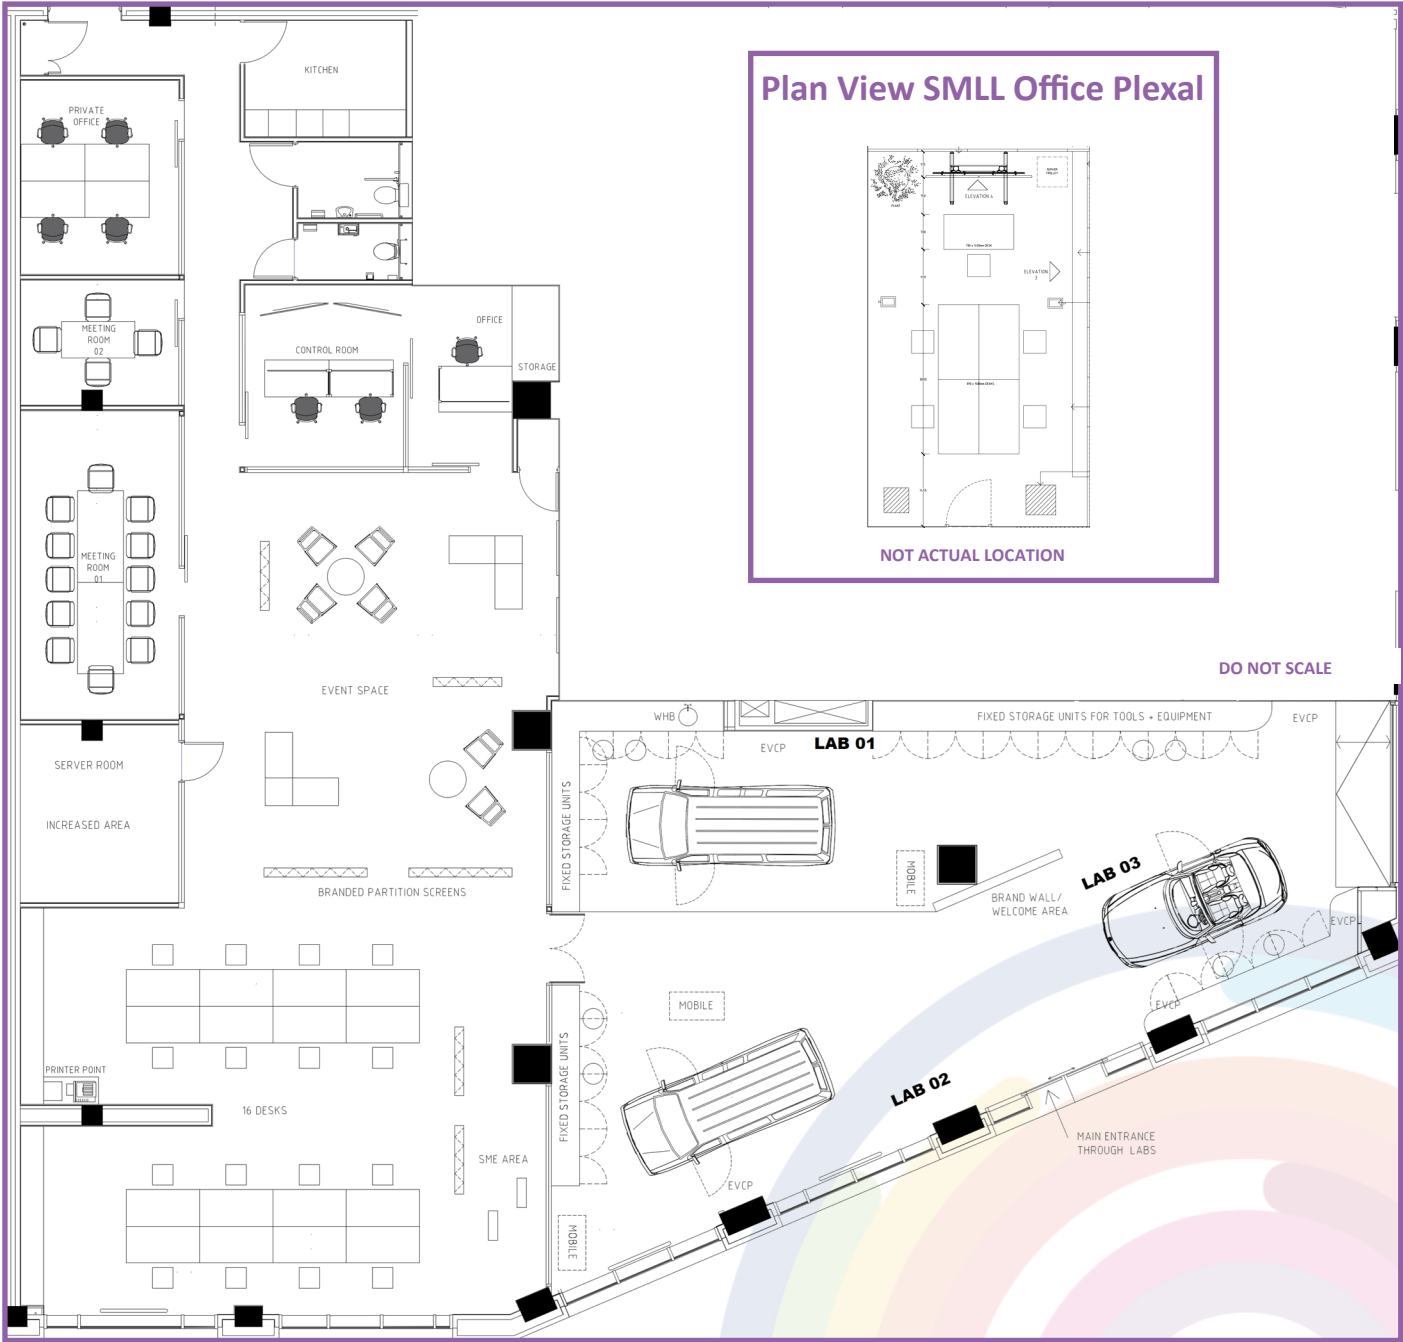

SMLL OFFICE FACILITIES

Plan View SMLL Office Facilities Woolwich